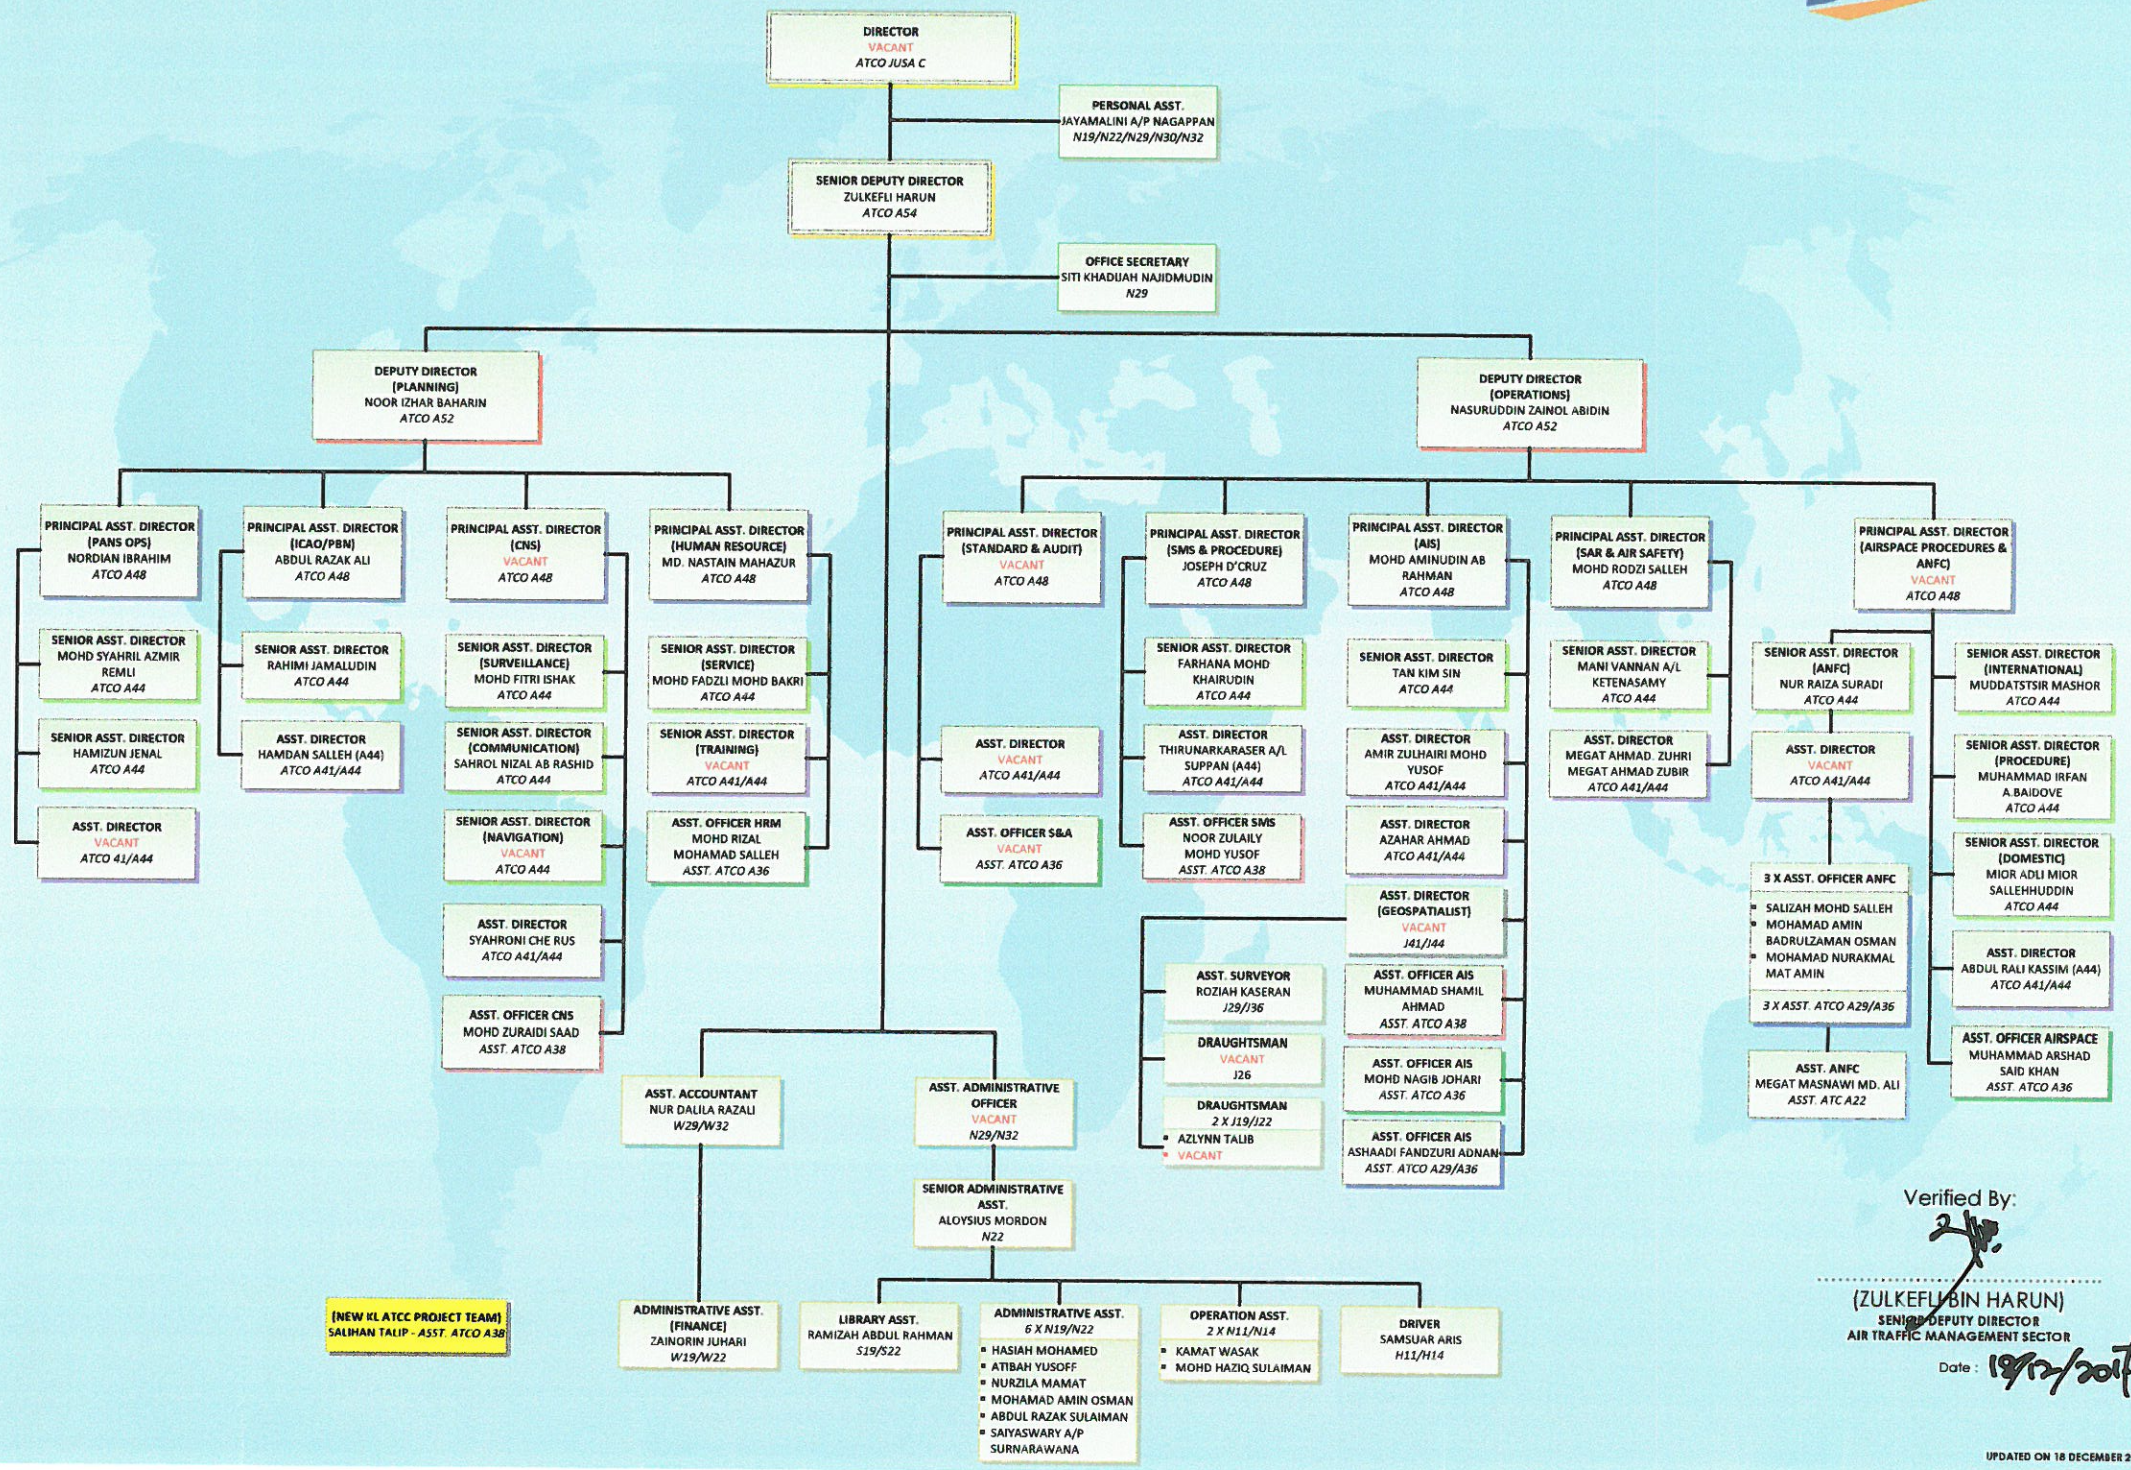

AIR TRAFFIC MANAGEMENT SECTOR ORGANISATION CHART DEPARTMENT OF CIVIL AVIATION (DCA) MALAYSIA

[NEW KL ATCC PROJECT TEAM]
SALIHAN TALIP - ASST. ATCO A38

Verified By:

(ZULKEFLI BIN HARUN)
SENIOR DEPUTY DIRECTOR
AIR TRAFFIC MANAGEMENT SECTOR

Date: 19/12/2017